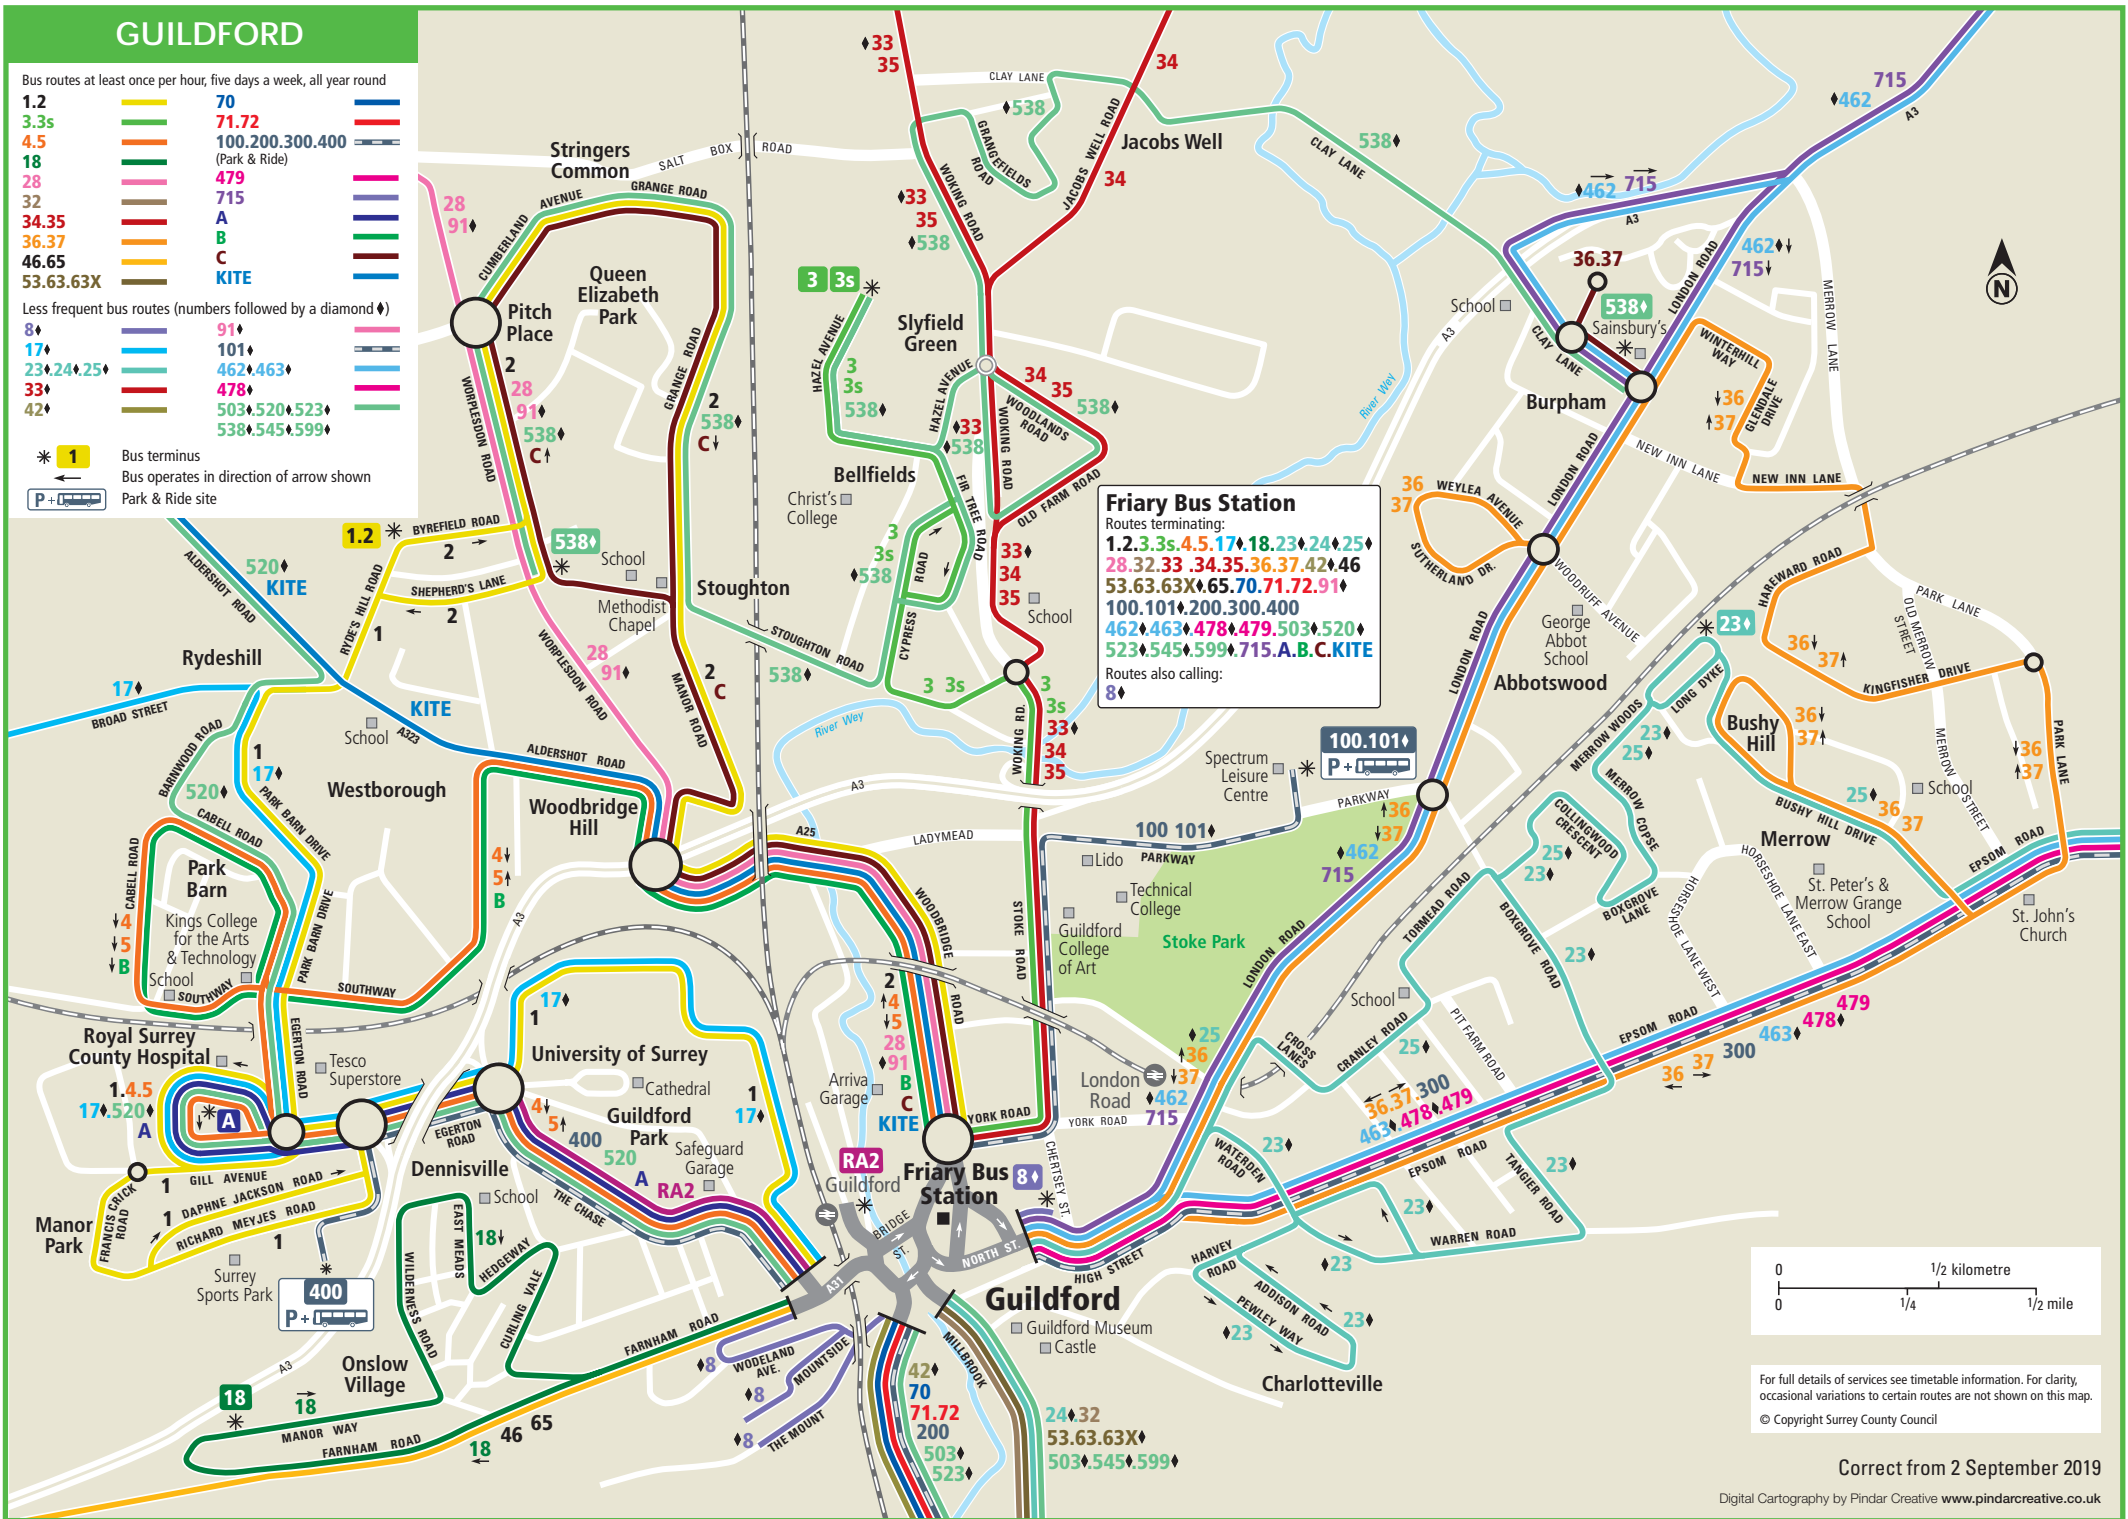

GUILDFORD

Bus routes at least once per hour, five days a week, all year round

1.2	70	
3.3s	71.72	
4.5	100.200.300.400	(Park & Ride)
18	479	
28	715	
32	A	
34.35	B	
36.37	C	
46.65	KITE	
53.63.63X		

Less frequent bus routes (numbers followed by a diamond ♦)

8♦	91♦
17♦	101♦
23♦24♦25♦	462♦463♦
33♦	478♦
42♦	503♦520♦523♦
	538♦545♦599♦

- * 1 Bus terminus
- Bus operates in direction of arrow shown
- P+ Bus Park & Ride site

Friary Bus Station
 Routes terminating:
 1.2.3.3s.4.5.17.18.23.24.25
 28.32.33.34.35.36.37.42.46
 53.63.63X.65.70.71.72.91
 100.101.200.300.400
 462.463.478.479.503.520
 523.545.599.715.A.B.C.KITE
 Routes also calling:
 8♦

For full details of services see timetable information. For clarity, occasional variations to certain routes are not shown on this map.
 © Copyright Surrey County Council

Correct from 2 September 2019

Digital Cartography by Pindar Creative www.pindarcreative.co.uk